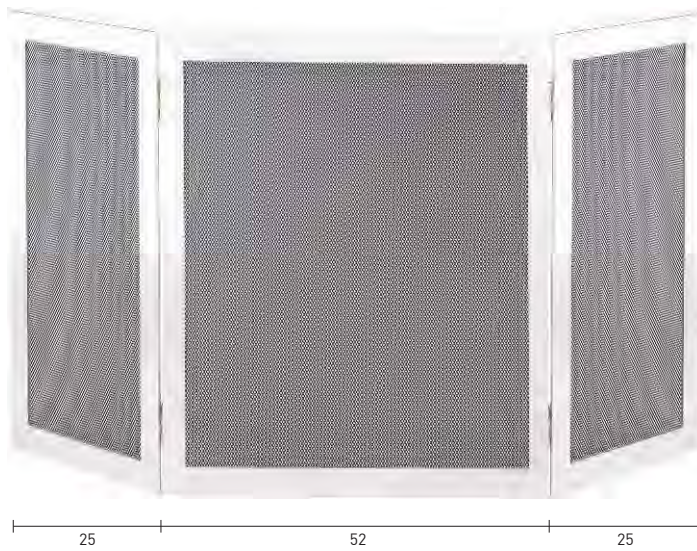

Turin 2

04.57.0730

NEU!

Edelstahl matt, Gitter schwarz

Stainless steel matt, black grid

Inox mat, grille noire

102/48 cm, 6,0 kg

395€