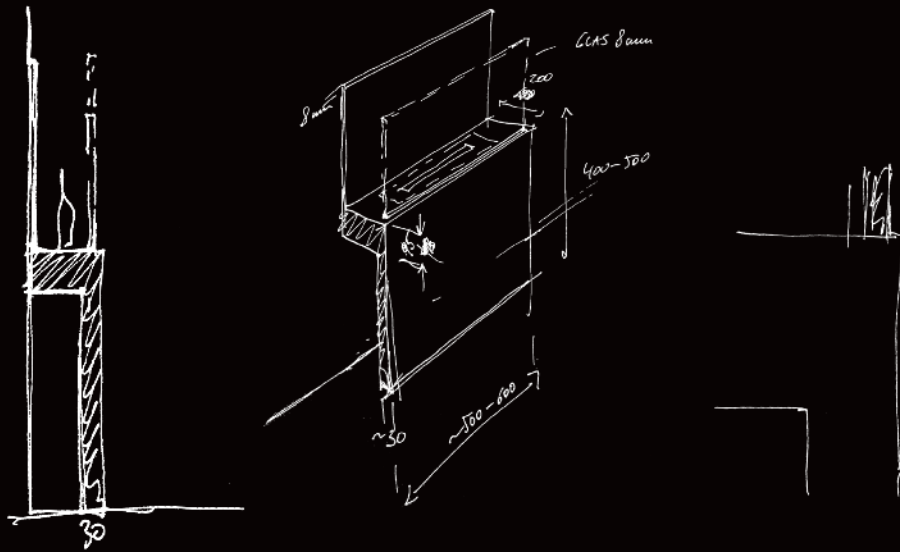

www.safretti-vertigo.com

www.safretti.com

safretti®
VERTIGO