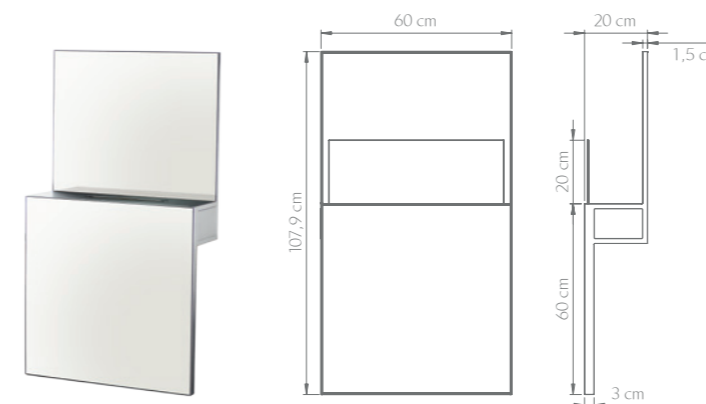

Design by
**PORSCHE DESIGN
STUDIO**

safretti® VERTIGO

Vertigo leans naturally against the wall and when switched off forms a modest architectural element. It springs to life when the flames are switched on by the remote control and the protective glass is raised. Normally the glass screen is lowered out of sight when the fireplace is switched off. More info at: safretti-vertigo.com.

Dimensions:

108 x 60 x 20 cm (H x W x D)

Weight:

45 kg

Fuel tank:

2 ltr.

Colours:

black, white or Mirror

Vertigo features:

- Unique, safe burning system for bio-ethanol that has been patented worldwide.
- Fuel tank cannot be topped up whilst the fire is burning.
- Closed, separate tank system.
- Electronic ignition by remote control, so no separate lighter required.
- Crash-test resistant as a result of the automatic emergency stop.
- Meets the very latest international standards.
- Designed by one of the most famous design studios in the world.
- Made in Holland.